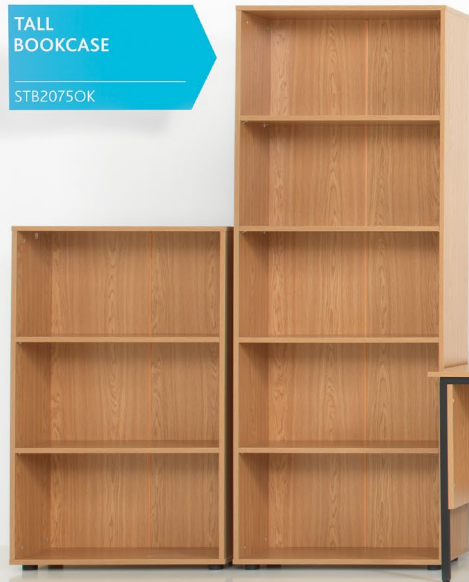

Welcome to Start 18

TALL
BOOKCASE

STB2075OK